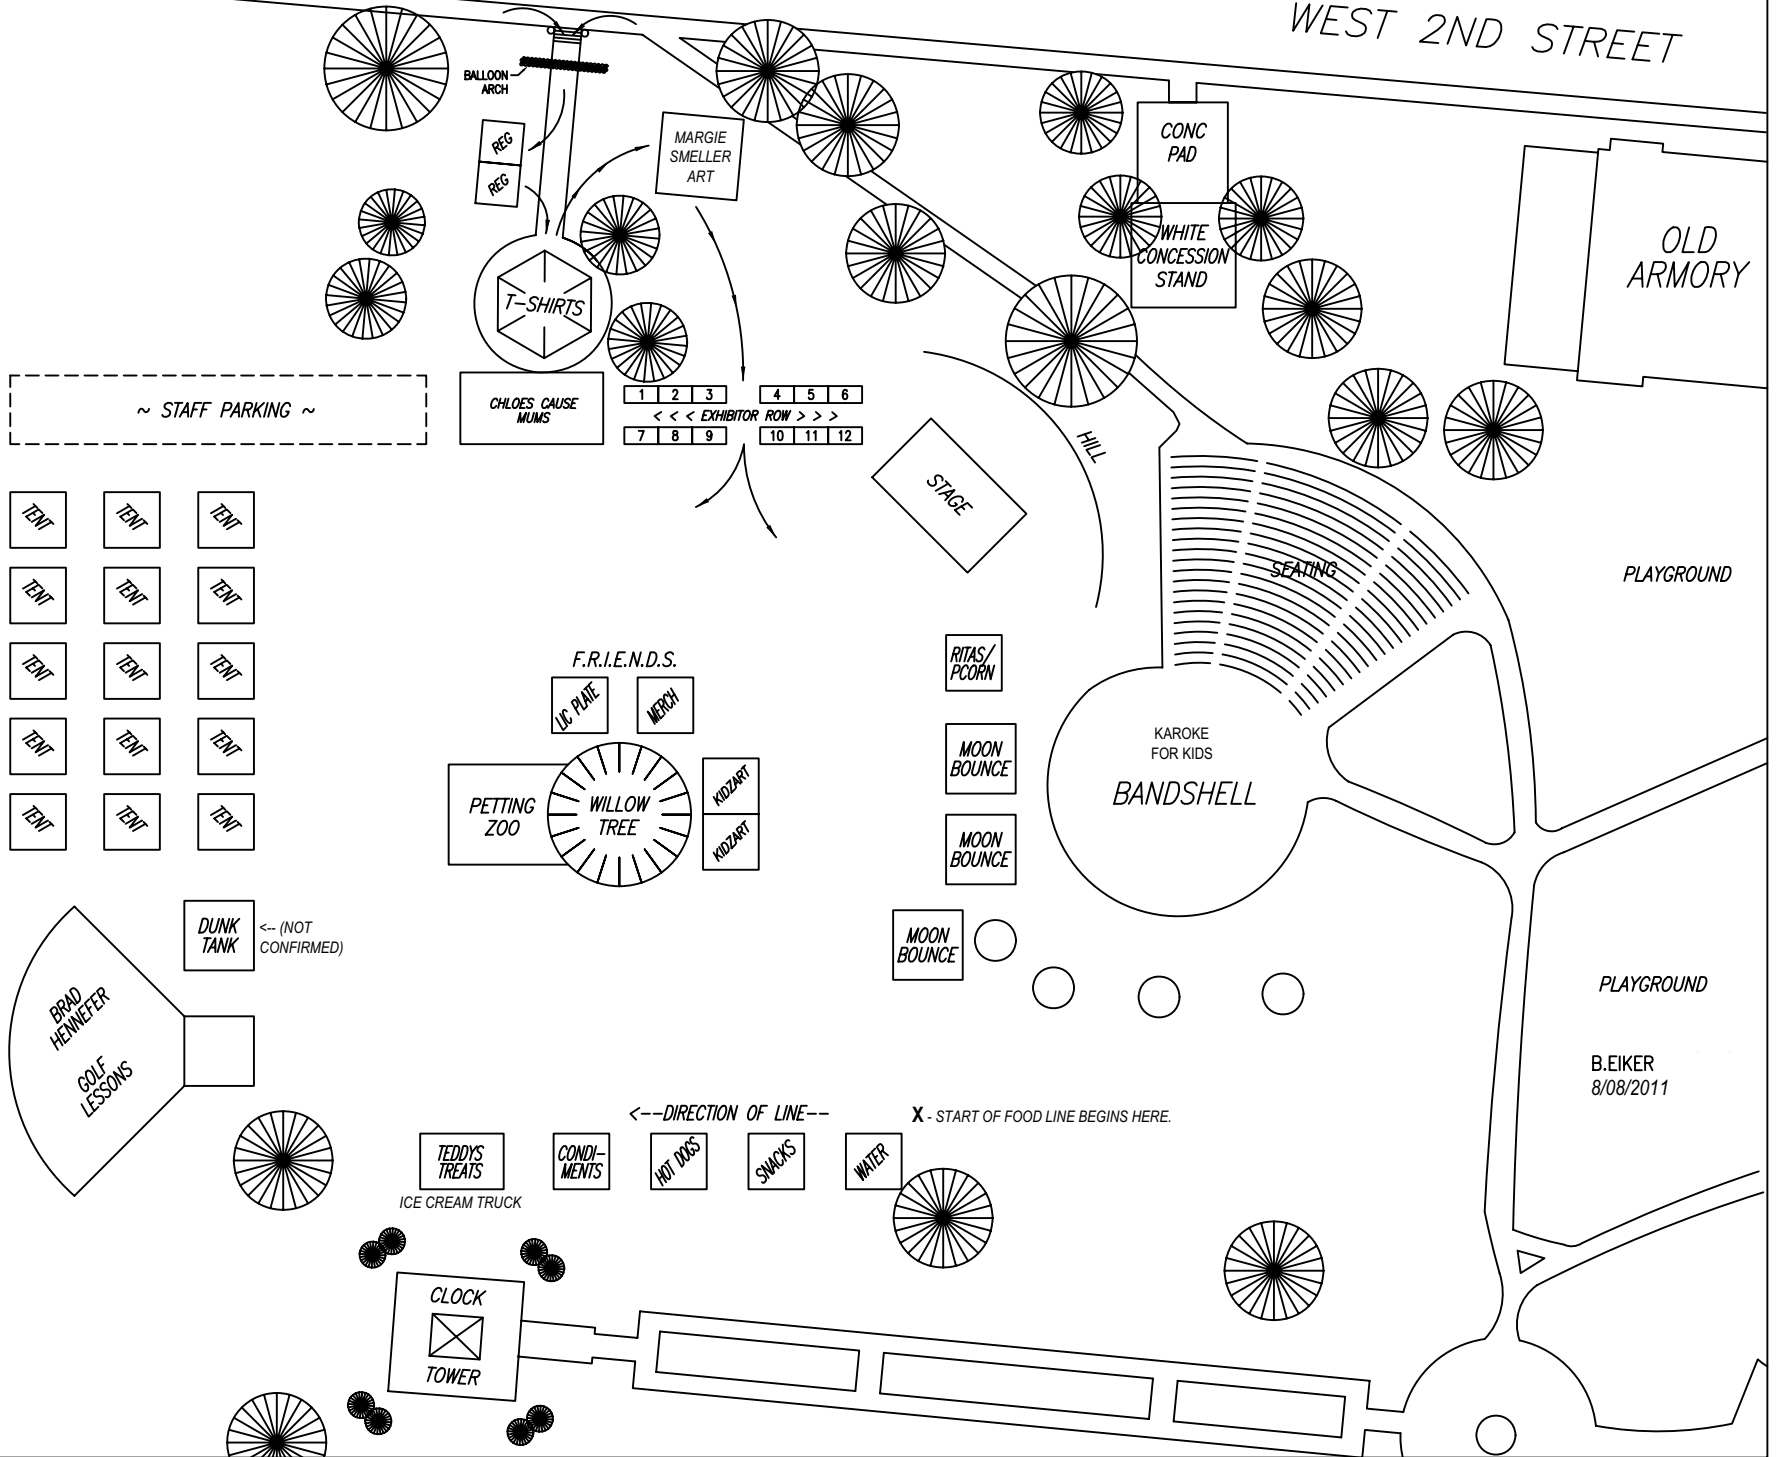

10th Annual Buddy Walk 2011  
 ~ Layout Diagram ~

WEST 2ND STREET

~ STAFF PARKING ~

TENT  
 TENT  
 TENT  
 TENT  
 TENT  
 TENT  
 TENT  
 TENT  
 TENT

1 2 3 4 5 6  
 <<< EXHIBITOR ROW >>>  
 7 8 9 10 11 12

F.R.I.E.N.D.S.  
 ICE PLATE MERCH  
 PETTING ZOO WILLOW TREE KIDZART  
 KIDZART

RITAS/PCORN  
 MOON BOUNCE  
 MOON BOUNCE

KAROKE FOR KIDS  
 BANDSHELL

MOON BOUNCE

BRAD HENMETER  
 GOLF LESSONS  
 DUNK TANK (NOT CONFIRMED)

TEDDY'S TREATS  
 CONDIMENTS  
 HOT DOGS  
 SNACKS  
 WATER  
 X - START OF FOOD LINE BEGINS HERE.

CLOCK TOWER

OLD ARMORY

PLAYGROUND

PLAYGROUND

B.EIKER  
 8/08/2011